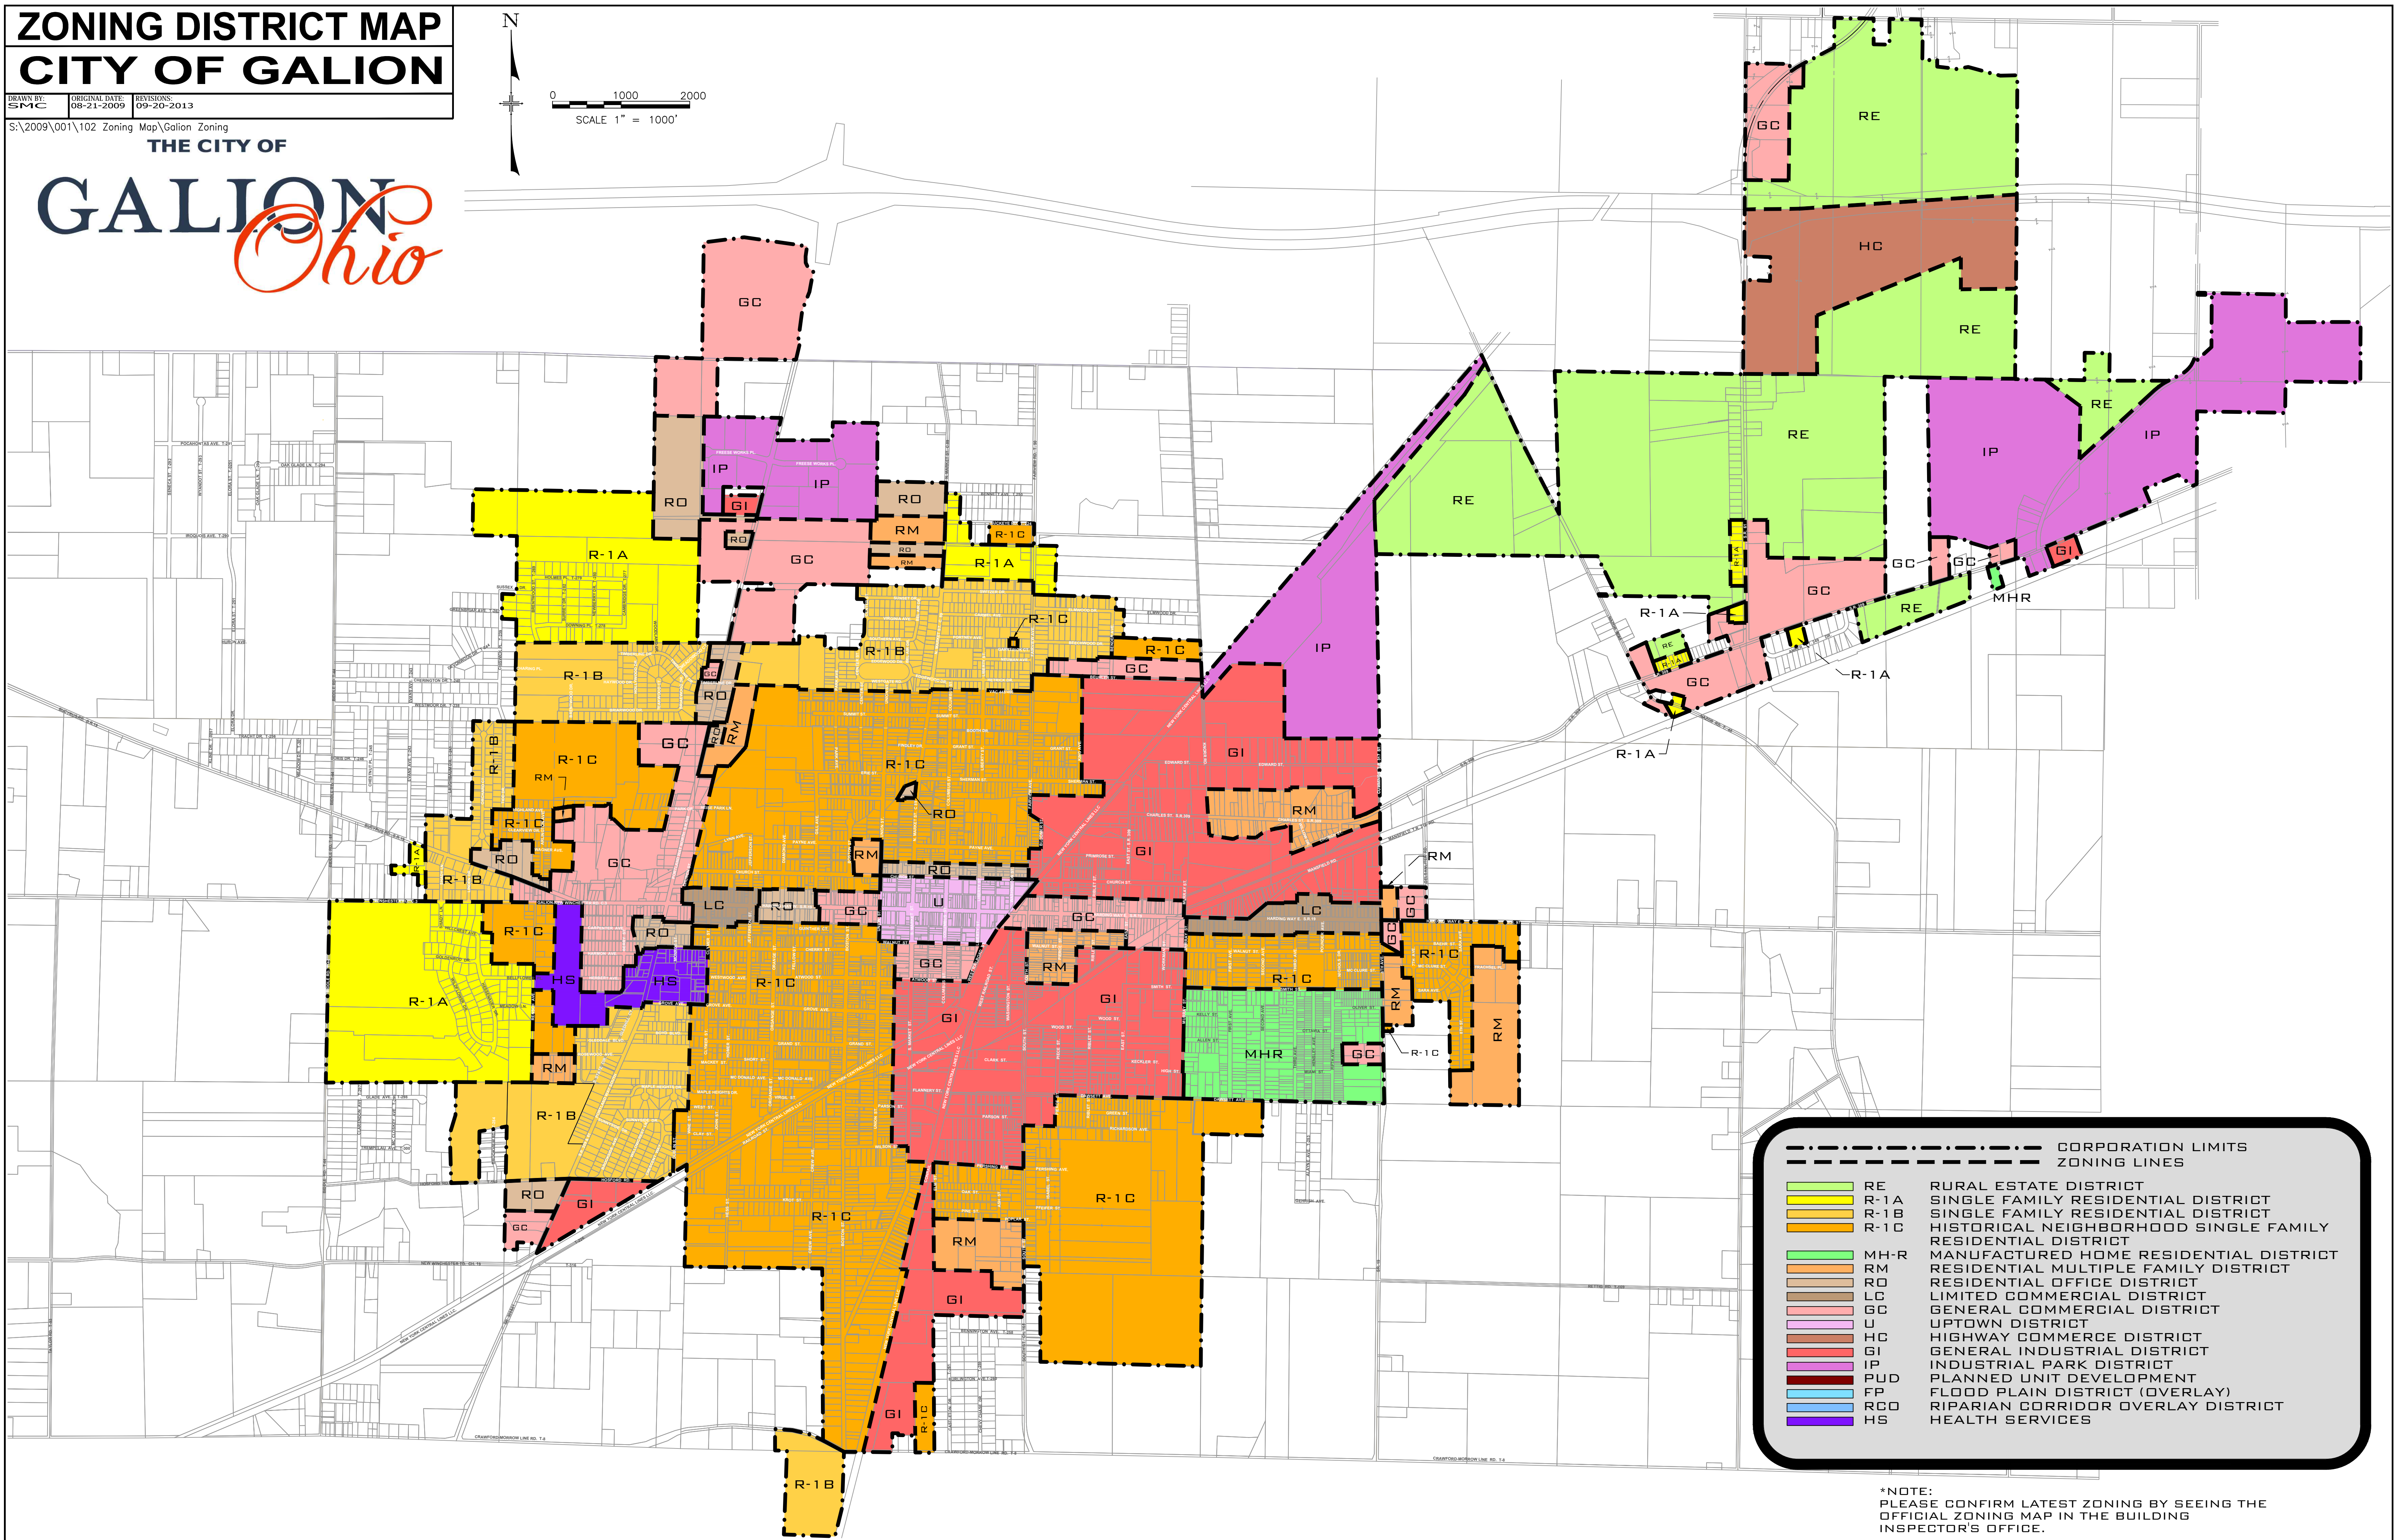

ZONING DISTRICT MAP CITY OF GALION

DRAWN BY: SMC ORIGINAL DATE: 08-21-2009 REVISIONS: 09-20-2013

S:\2009\001\102 Zoning Map\Galion Zoning

	CORPORATION LIMITS
	ZONING LINES
	RE RURAL ESTATE DISTRICT
	R-1A SINGLE FAMILY RESIDENTIAL DISTRICT
	R-1B SINGLE FAMILY RESIDENTIAL DISTRICT
	R-1C HISTORICAL NEIGHBORHOOD SINGLE FAMILY RESIDENTIAL DISTRICT
	MH-R MANUFACTURED HOME RESIDENTIAL DISTRICT
	RM RESIDENTIAL MULTIPLE FAMILY DISTRICT
	RO RESIDENTIAL OFFICE DISTRICT
	LC LIMITED COMMERCIAL DISTRICT
	GC GENERAL COMMERCIAL DISTRICT
	U UPTOWN DISTRICT
	HC HIGHWAY COMMERCE DISTRICT
	GI GENERAL INDUSTRIAL DISTRICT
	IP INDUSTRIAL PARK DISTRICT
	PUD PLANNED UNIT DEVELOPMENT
	FP FLOOD PLAIN DISTRICT (OVERLAY)
	RCD RIPARIAN CORRIDOR OVERLAY DISTRICT
	HS HEALTH SERVICES

*NOTE:
PLEASE CONFIRM LATEST ZONING BY SEEING THE
OFFICIAL ZONING MAP IN THE BUILDING
INSPECTOR'S OFFICE.