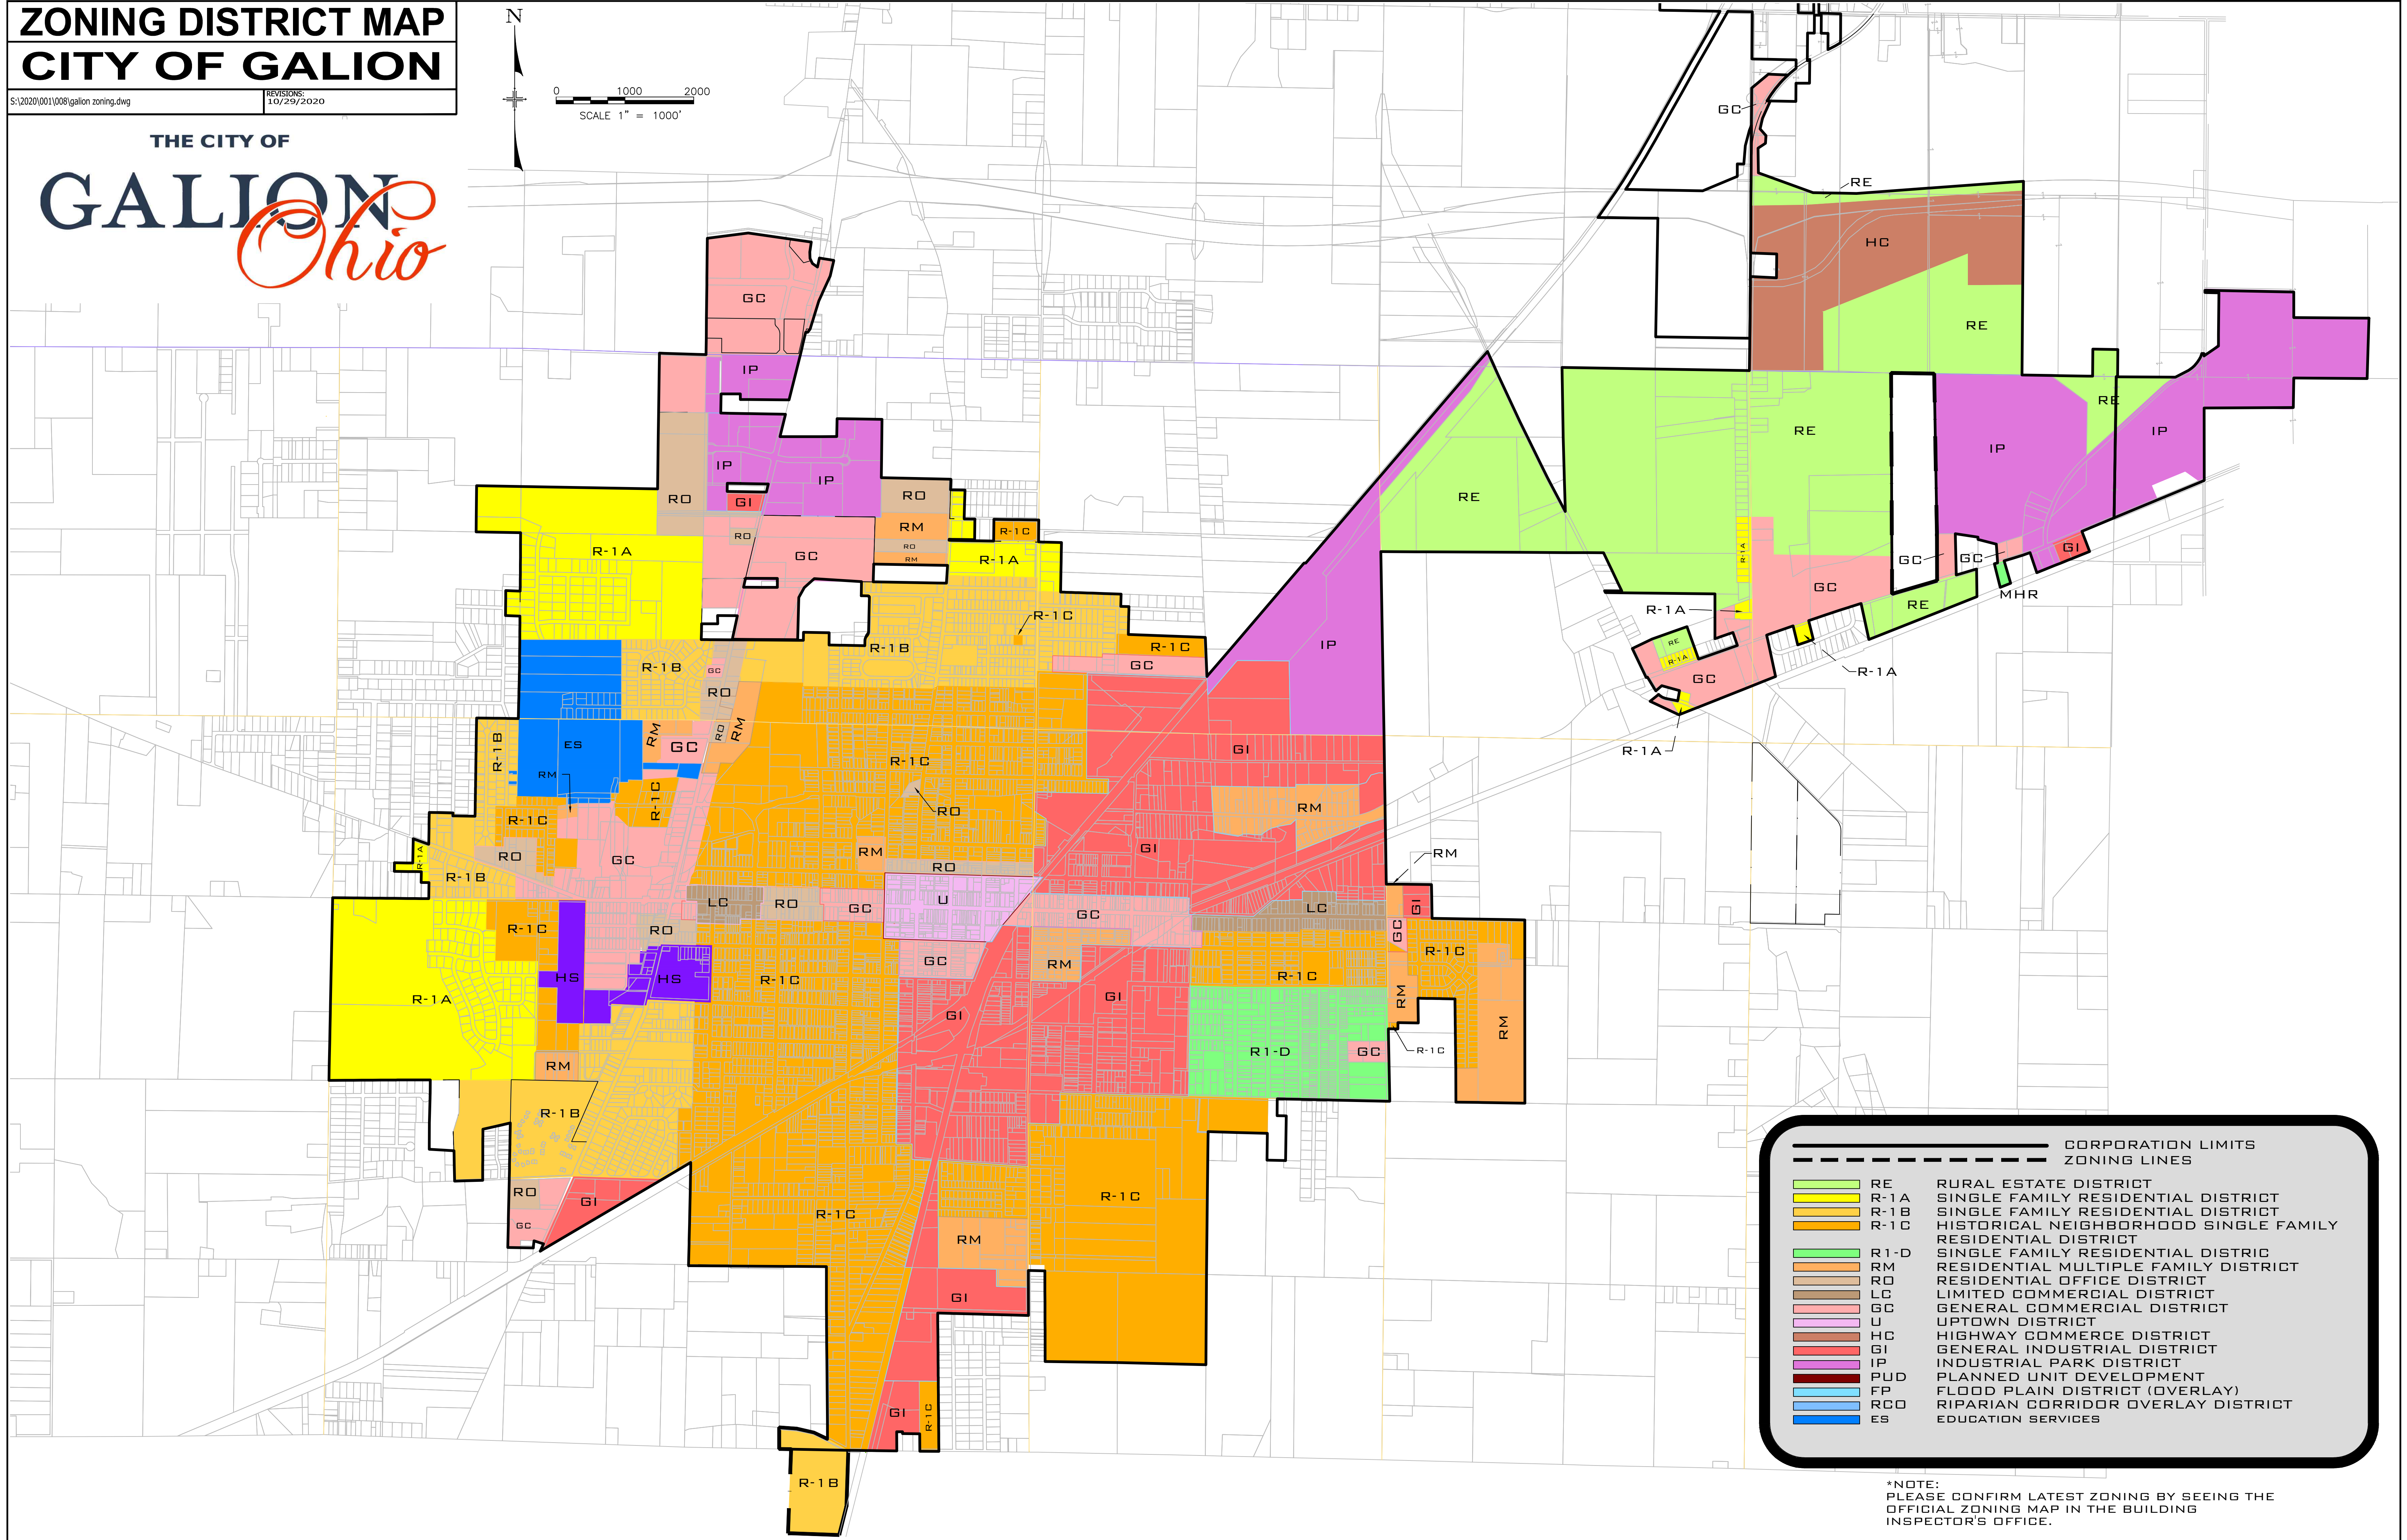

# ZONING DISTRICT MAP CITY OF GALION

S:\2020\0011\008\galion zoning.dwg REVISIONS:  
10/29/2020

0 1000 2000  
SCALE 1" = 1000'

CORPORATION LIMITS ZONING LINES	
	RE RURAL ESTATE DISTRICT
	R-1A SINGLE FAMILY RESIDENTIAL DISTRICT
	R-1B SINGLE FAMILY RESIDENTIAL DISTRICT
	R-1C HISTORICAL NEIGHBORHOOD SINGLE FAMILY RESIDENTIAL DISTRICT
	R1-D SINGLE FAMILY RESIDENTIAL DISTRICT
	RM RESIDENTIAL MULTIPLE FAMILY DISTRICT
	RO RESIDENTIAL OFFICE DISTRICT
	LC LIMITED COMMERCIAL DISTRICT
	GC GENERAL COMMERCIAL DISTRICT
	U UPTOWN DISTRICT
	HC HIGHWAY COMMERCE DISTRICT
	GI GENERAL INDUSTRIAL DISTRICT
	IP INDUSTRIAL PARK DISTRICT
	PUD PLANNED UNIT DEVELOPMENT
	FP FLOOD PLAIN DISTRICT (OVERLAY)
	RCD RIPARIAN CORRIDOR OVERLAY DISTRICT
	ES EDUCATION SERVICES

\*NOTE:  
PLEASE CONFIRM LATEST ZONING BY SEEING THE  
OFFICIAL ZONING MAP IN THE BUILDING  
INSPECTOR'S OFFICE.